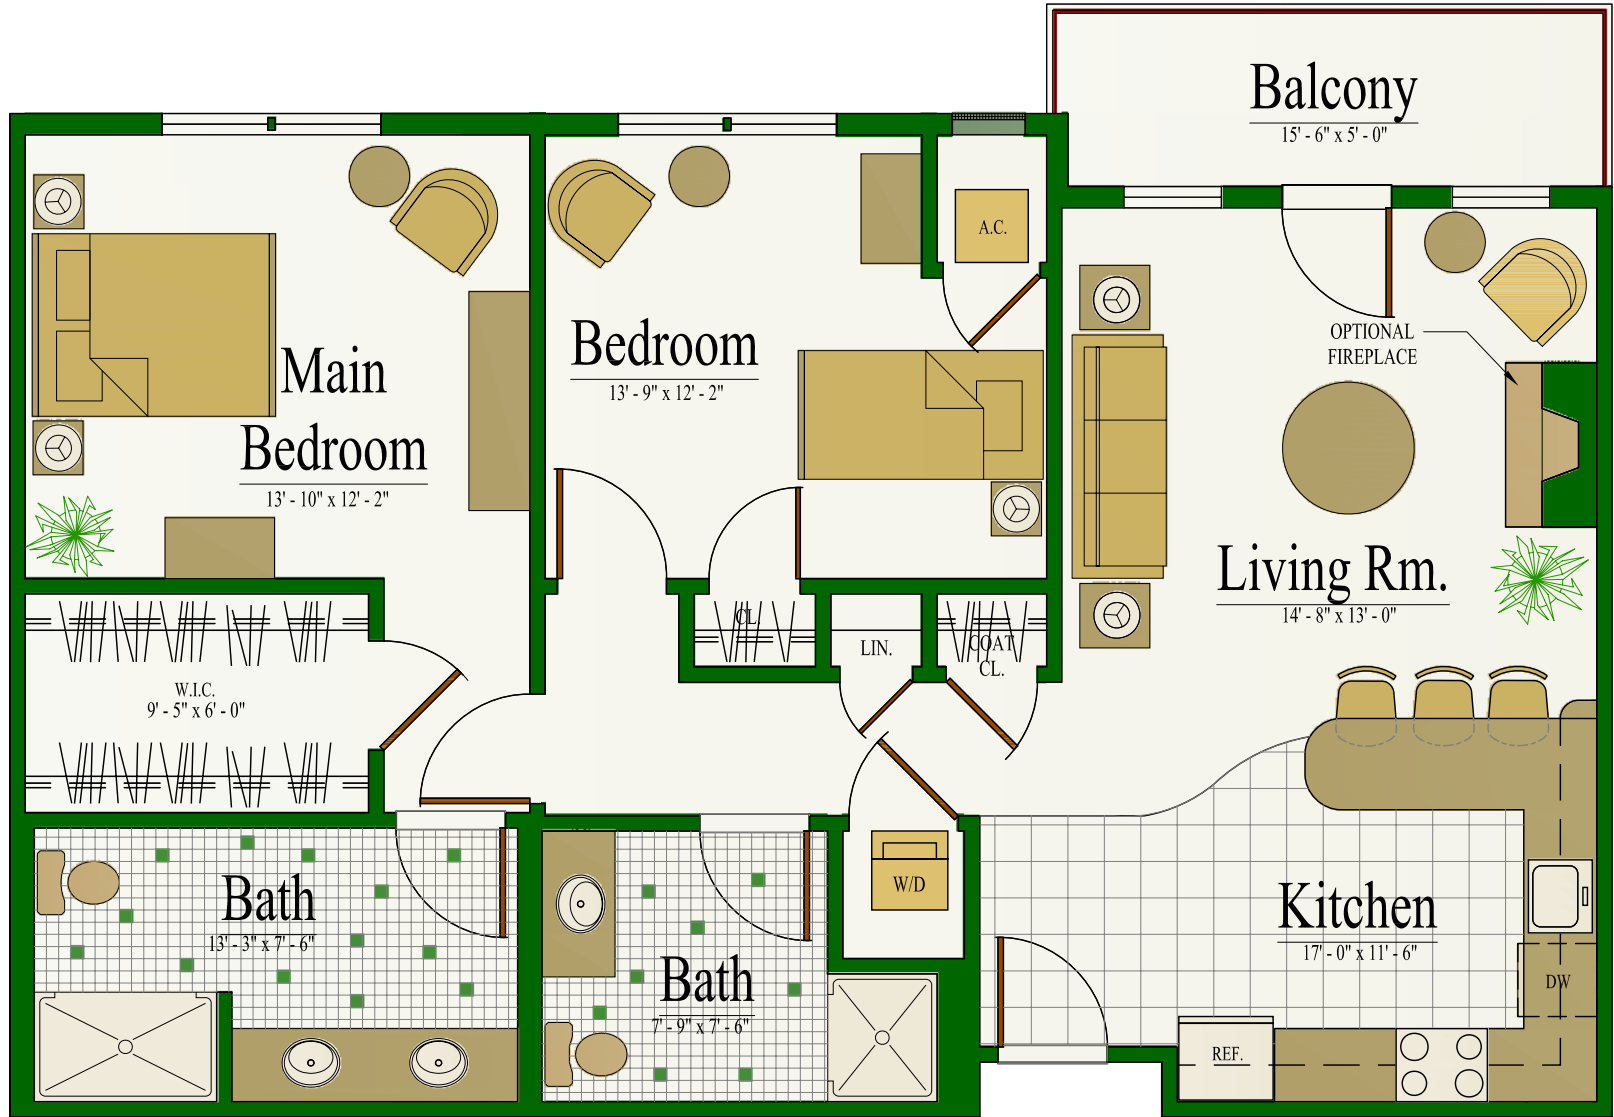

Woodland Pond

THE DOGWOOD TWO BEDROOM DELUXE 1150 SQUARE FEET