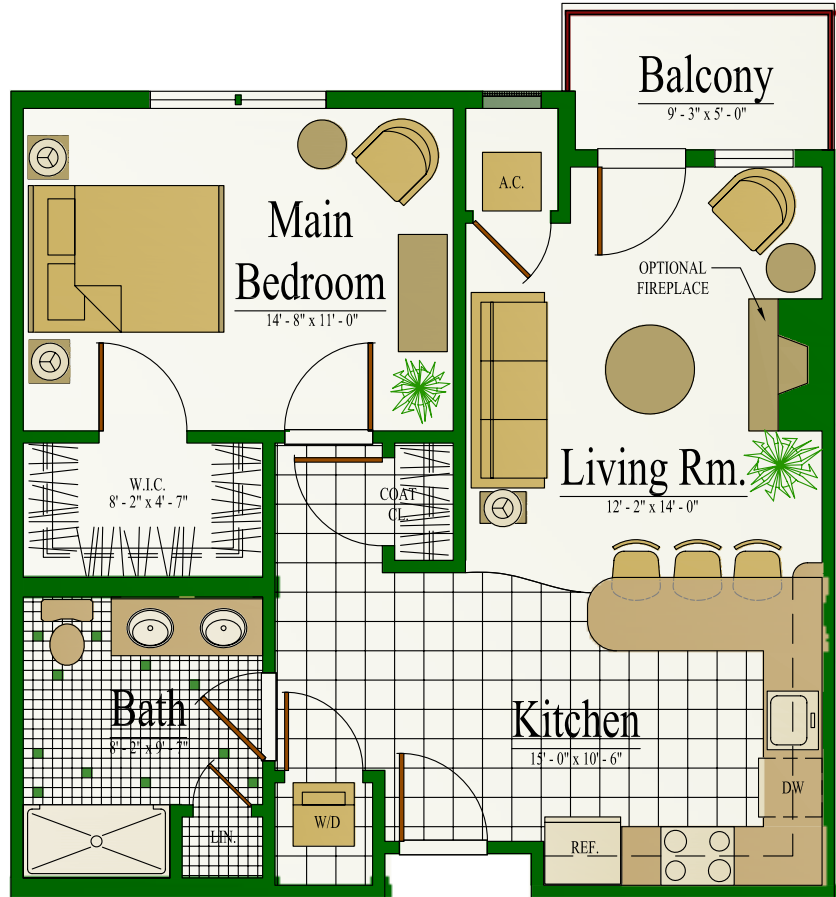

Woodland Pond

THE SPRUCE
ONE BEDROOM 729 SQUARE FEET