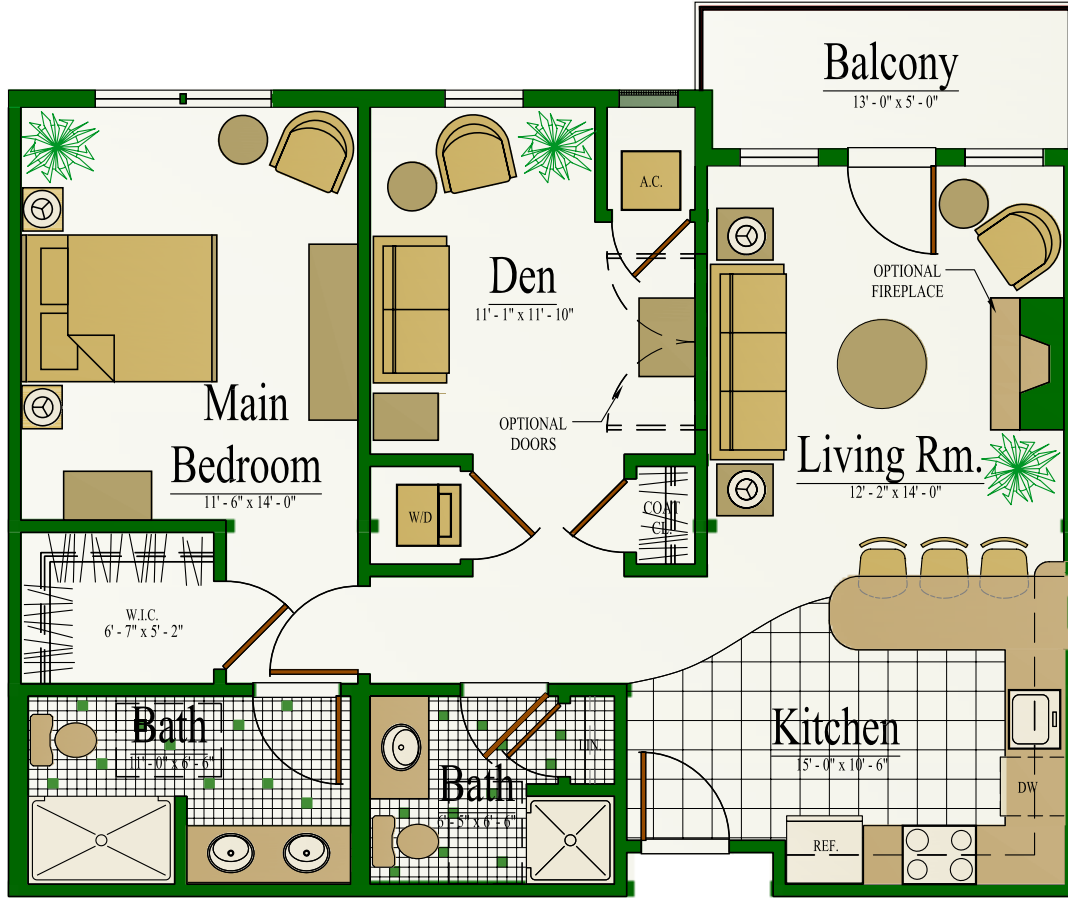

# Woodland Pond

**THE WILLOW**  
ONE BEDROOM WITH DEN 950 SQUARE FEET